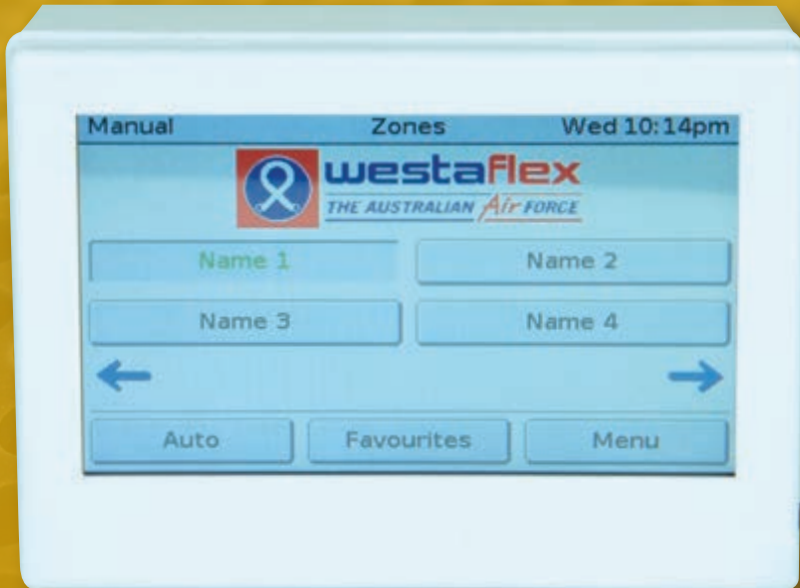

Zoning Solutions

Move your air where you want.

The Westaflex Colour "Touch" Controller (CTC) allows you to control the flow of air to different rooms within your home or apartment quickly, easily and with style.

The CTC is simple to install, variable damper positioning and control of up to 16 zones.

○ 2 Zone

○ 4 Zone

○ 8 Zone

Other features of **Zoning Solutions** include:

- Large colour LCD touch screen
- Control of up to 16 zones with individual zone activation
- Customise zone names to suit your own personal preferences
- Four favourite settings allowing one touch selection of varying zone configurations
- Optional variable-opening zone control
- Ability to add a second touch screen enabling control of zones from two separate locations
- Low voltage (24V) RJ12 connections – no electrician required for installation
- Seven day, four periods per day time programming